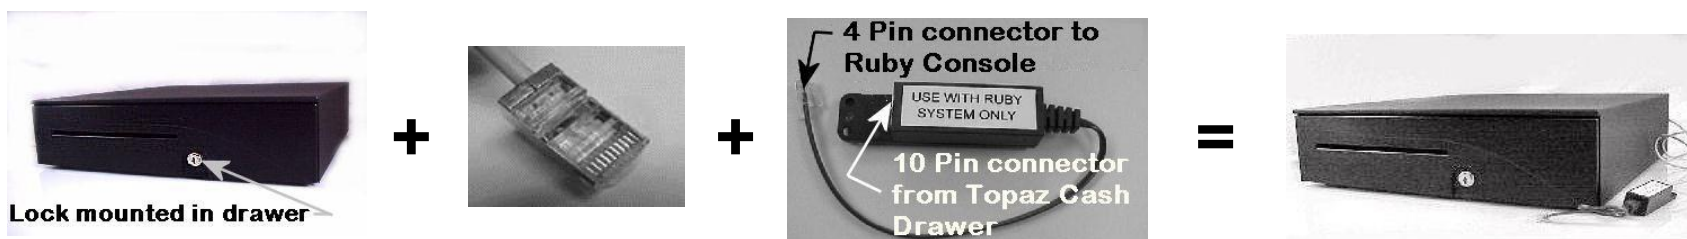

Ruby Cash Drawer
Plastic Front

Lock mounted in drawer

Plastic Front
4-Pin Connector
Used on Ruby System
APG # T215-BL 1616
VeriFone # P040-08-024
PMP# 45527

Ruby Cash Drawer
Metal Front

Lock in frame

Metal Front
4-Pin Connector
Used on Ruby System
APG # M215-8-BL 1816
VeriFone # P040-08-019
PMP# 45526

A Topaz Cash Drawer can be converted into a Ruby Cash Drawer

A Topaz Cash Drawer with 10-Pin Connector Cable from Cash Drawer Connected to VeriFone Adapter = Ruby Cash Drawer

A VeriFone Topaz Cash Drawer can be used on a VeriFone Ruby System by using VeriFone adapter Part # 22839-01 (PMP Part # 45535).