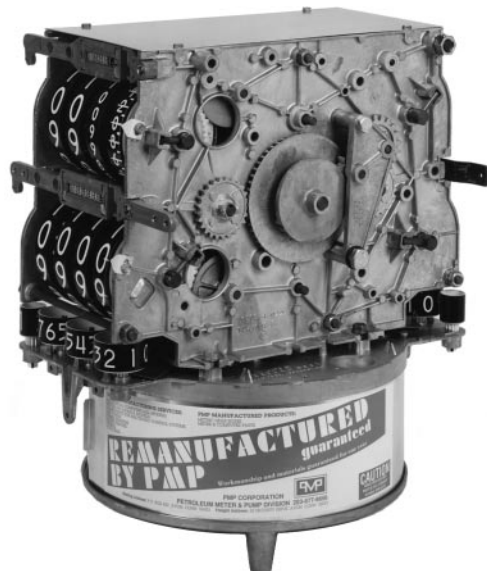

For Bennett, Smith, Universel Epsco and Dresser-Wayne power reset pumps.

4. Gilbarco Electric Reset (Extended center shaft)

Model#	PMP#	Mfg#
VR-10	18010-4	V-R #777000-001
VR-10/4	18009-4	V-R #777600-001
2002E	12002-4	V-R #772000-501
4203	14002-4	V-R #772000-501
2002	12001-4	V-R #772000-001

For Gilbarco and Southwest/Schlumberger power reset pumps.

5. Tokheim Electric Reset (Power)

Model#	PMP#	Mfg#
VR-10	18010-5	V-R #776900-001
VR-10/4	18009-5	V-R #777500-001
2002E	12002-5	V-R #772200-501
4203	14002-5	V-R #772200-501
2002	12001-5	V-R #772200-001

For Tokheim power reset pumps.

Wheel Configuration - Maximum Sale & Price per Gallon or Liter

Model #	VR-10	VR-10/4	2002E / 4203	2002	2002M	4005
PMP Part #	18010 - *	18009 - *	12002 - *	12001 - *	17002 - *	14005 - *
Maximum Sale	\$999.98	\$99.99	\$99.99	\$99.99	\$99.99	\$99.99
Max. Price Per Gal/Liter	\$9.99	\$3.999	\$2.999	\$1.999	\$1.999	\$4.999
Right Hand Money Wheel	100¢ / rev.	40¢ / rev.	40¢ / rev.	20¢ / rev.	40¢ / rev.	40¢ / rev.
Other Information	<\$5.999 per gallon prices by 1/10 cents >\$5.999 per gallon prices by even cents		Model 4203 is an upgraded Model 2002 Prices to \$3.999 with upgrade kit PMP#81010		Right hand quantity wheel displays 100th of a liter	Model 4005 is an upgraded Model 101