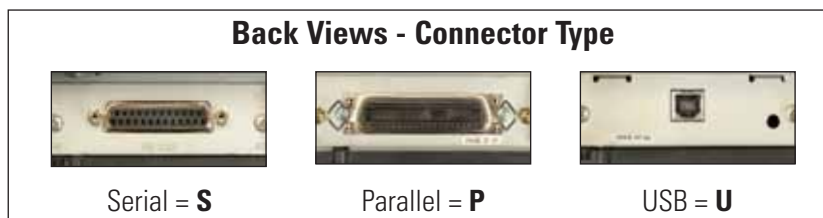

*Indicate connector type by adding suffix to PMP # Serial = **S**, Parallel = **P**, USB = **U**

- *Fast turn-around.*
- *90 day warranty from installation.*

All manufacturers' numbers, names, trade names, trademarks and descriptions used here are for reference purposes only.
None of the rebuilt items listed in this document is the product of the identified manufacturers.