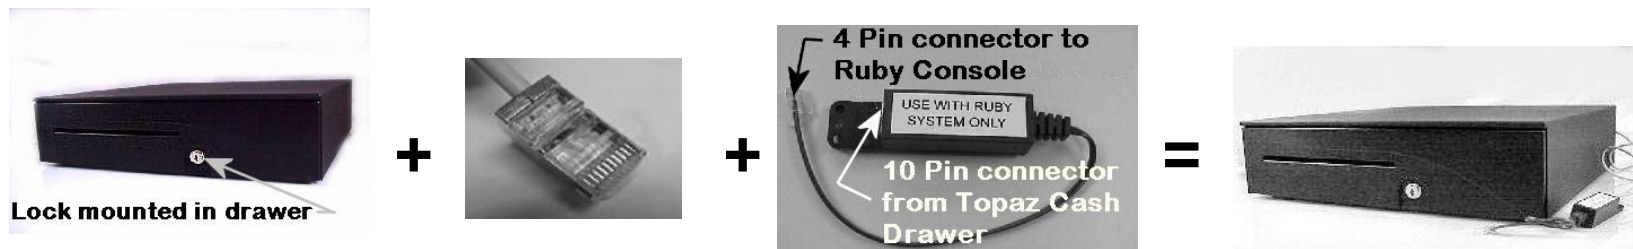

Plastic Front
4-Pin Connector
Used on Ruby System
APG # T215-BL 1616
VeriFone # P040-08-024
PMP# 45527

Ruby Cash Drawer
Metal Front

Lock in frame

Metal Front
4-Pin Connector
Used on Ruby System
APG # M215-8-BL 1816
VeriFone # P040-08-019
PMP# 45526

A Topaz Cash Drawer can be converted into a Ruby Cash Drawer

A Topaz Cash Drawer

**with 10-Pin Connector
Cable from Cash Drawer**

Connected to VeriFone Adapter

= Ruby Cash Drawer

A VeriFone Topaz Cash Drawer can be used on a VeriFone Ruby System by using VeriFone adapter Part # 22839-01 (PMP Part # 45535).